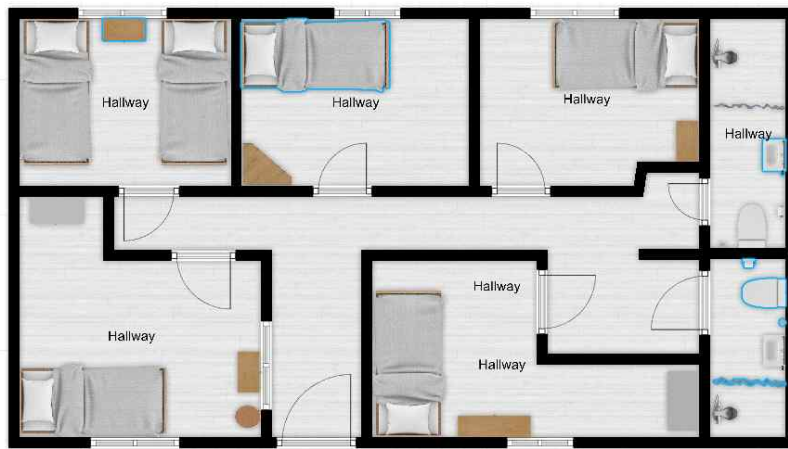

Retreat Center Accommodation Plan

(Total capacity : 57)

Basic(shared room : 19)

Angel A

Angel B

Together(private + shared room : 26)

Love

- 6 beds**
- 4 private rooms
- 1 shared room (2p)
- 2 bathrooms

Joy

- 6 beds**
- 4 private rooms
- 1 shared room (2p)
- 2 bathrooms

Peace

- 7 beds**
- 1 private room
- 2 shared rooms (4p/2p)
- 1 living room
- 2 bathrooms

Hope

- 7 beds**
- 2 private rooms
- 1 shared room (5p)
- 2 bathrooms

Comfort(private + shared room : 12)

RR3

- 6 beds**
- 2 private rooms
- 2 shared rooms
(2p/2p)
- 1 living room
- 2 bathrooms

RR4

- 6 beds**
- 3 shared rooms
(2p/2p/2p)
- 1 living room
- 2 shower rooms
- 2 restrooms