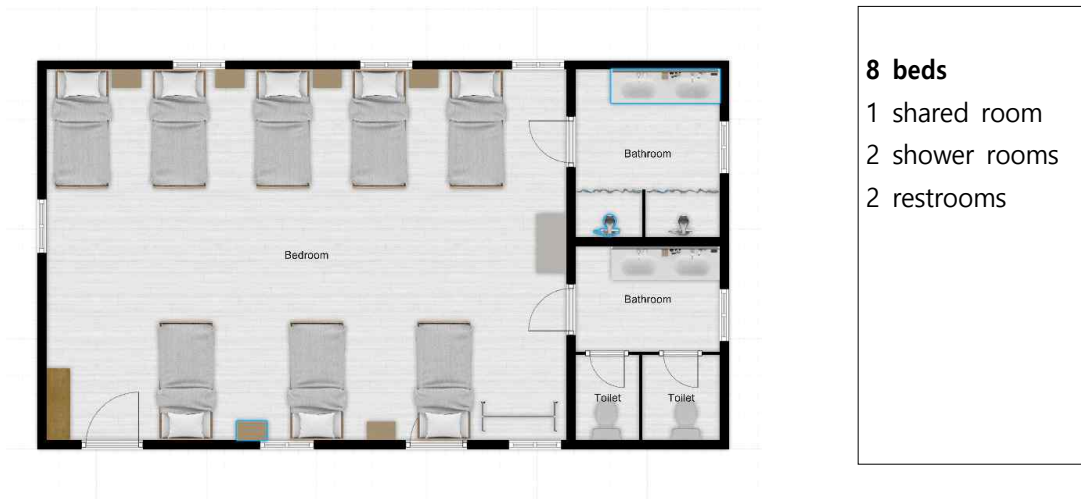

Retreat Center Accommodation Plan

(Total capacity : 57)

Basic(shared room : 19)

Angel A

Angel B

Together(private + shared room : 26)

Love

- 6 beds**
- 4 private rooms
- 1 shared room (2p)
- 2 bathrooms

Joy

- 6 beds**
- 4 private rooms
- 1 shared room (2p)
- 2 bathrooms

Peace

- 7 beds**
- 1 private room
- 2 shared rooms (4p/2p)
- 1 living room
- 2 bathrooms

Hope

- 7 beds**
- 2 private rooms
- 1 shared room (5p)
- 2 bathrooms

Comfort(private + shared room : 12)

RR3

- 6 beds**
- 2 private rooms
- 2 shared rooms
(2p/2p)
- 1 living room
- 2 bathrooms

RR4

- 6 beds**
- 3 shared rooms
(2p/2p/2p)
- 1 living room
- 2 shower rooms
- 2 restrooms